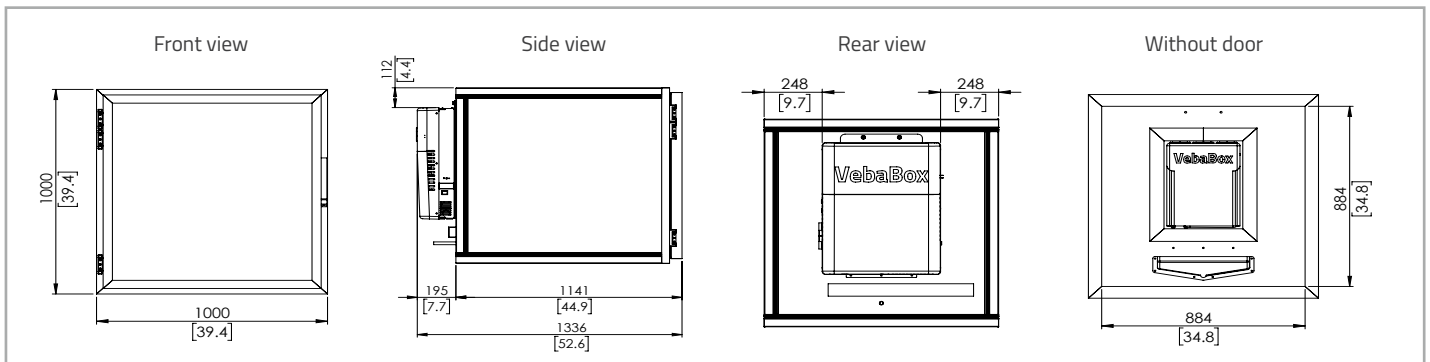

ECONOMY LINE MODEL C

FREEZE

INCLUDING

- ❁ 110/230V shore power connection
- ❁ Installation set
- ❁ 12V power cable
- ❁ 110V/230V cable
- ❁ Manuals

OPTIONS

- ❁ Cooling/heating when the engine is not running
- ❁ Palletframe
- ❁ Shelves
- ❁ Crate guidance
- ❁ Handles
- ❁ Tearplate (inside/outside)

Box volume	850 liter / 30 ft ³
External dimensions (wxhxd)	1000 x 1000 x 1336 mm / 39,4 x 39,4 x 51,2 inch
Inside dimensions (wxhxd)	894 x 894 x 920 mm / 35,2 x 35,2 x 36,2 inch
Nett. Weight	109 kg / 240 lb
Temperature setting	-20°C to +5°C / -4°F to +41°F
Ambient temperature	-20°C en +30°C / -4°F and +86°F
Automatic cooling / heating	Yes
Power source, max. current @ 12V	50 A @ 12V
Power source, max. current @ 110~230V AC (50/60Hz)	3.6 A @ 230V or 7.2 A @ 110V
Wall thickness	53 mm / 2,1 inch

DIMENSIONS IN MM/IN

COOLING AND HEATING PERFORMANCES